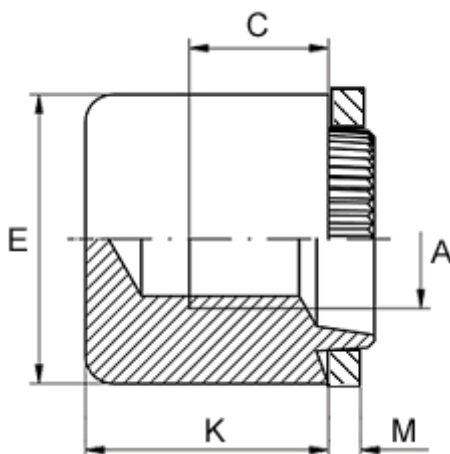

Article number: 12743000040800  
Description: KLEE-coil 743 000 040.800  
M4 Brass

## Measures

Female thread A	= M4
Height K	= 9.0
Min thread length C	= 4.0
Outer diameter E	= 10.0
Plate thickness	= 0.8
Recommended bore diameter for extreme load	= 7.0
Recommended bore diameter for normal use	= 7.0